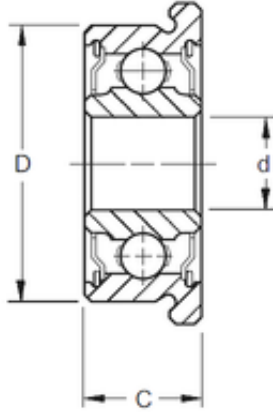

## EKV Power Transmission Fittings Co., ...

6,35 mm x 9,525 mm x 3,175 mm 6,35 mm x  
9,525 mm x 3,175 mm ZEN FR168-2TS deep  
groove ball bearings

Bearing No. FR168-2TS

Size	6.35x9.525x3.175 mm
Bore Diameter	6,35 mm
Outer Diameter	9,525 mm
Width	3,175 mm
d	6,35 mm
D	9,525 mm
B	3,175 mm
C	3,175 mm
Basic dynamic load rating (C)	0,373 kN
Basic static load rating (C0)	0,172 kN
(Grease) Lubrication Speed	48000 r/min

FR168-2TS Bearing 2D drawings and 3D CAD models