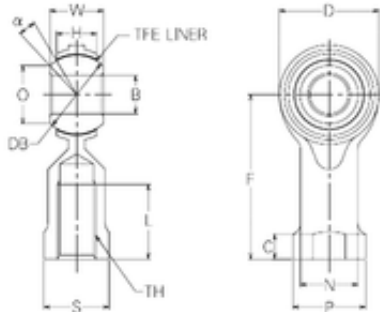

EKU Power Transmission Fittings Co., ...

8 mm x 22 mm x 8 mm 8 mm x 22 mm x 8 mm
NMB RBT8 plain bearings

Bearing No. RBT8

Bore Diameter	8 mm
d	8 mm
P	16 mm
Db	17,46 mm
O	12,7 mm
B	8 mm
C	5 mm
D	22 mm
F	36 mm
H	9 mm
L	16 mm
N	12,5 mm
S	14 mm
W	12 mm
Angle	12 °
Thread (TH)	M8 x 1,25
Weight	0,043 Kg
Basic static load rating (C0)	11,76 kN

RBT8 Bearing 2D drawings and 3D CAD models