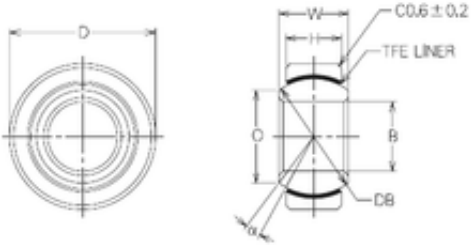

EKU Power Transmission Fittings Co., ...

15 mm x 29 mm x 15 mm 15 mm x 29 mm x 15 mm NMB MBT15 plain bearings

Bearing No. MBT15

Size	15x29x15 mm
Bore Diameter	15 mm
Outer Diameter	29 mm
Width	15 mm
d	15 mm
D	29 mm
B	15 mm
C	12 mm
Db	24,606 mm
O	19,5 mm
B	15 mm
D	29 mm
H	12 mm
W	15 mm
Angle	8 °
Weight	0,05 Kg
Basic dynamic load rating (C)	52,95 kN
Static load rating radial (C0)	118,66 kN

MBT15 Bearing 2D drawings and 3D CAD models