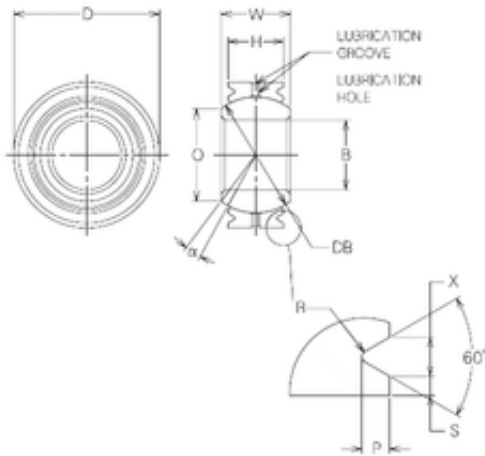

EKU Power Transmission Fittings Co., ...

20 mm x 36 mm x 20 mm 20 mm x 36 mm x 20 mm NMB MBG20VCR plain bearings

Bearing No. MBG20VCR

Size	20x36x19 mm
Bore Diameter	20 mm
Outer Diameter	36 mm
Width	19 mm
d	20 mm
D	36 mm
B	19 mm
C	15 mm
P	1,5 mm
Db	30,162 mm
X	2 mm
O	23,4 mm
B	20 mm
D	36 mm
H	15 mm
R	0,5 mm
S	0,7 mm
W	19 mm
Angle	9 °
Weight	0,089 Kg
Static load rating radial (C0)	192,21 kN

MBG20VCR Bearing 2D drawings and 3D CAD models