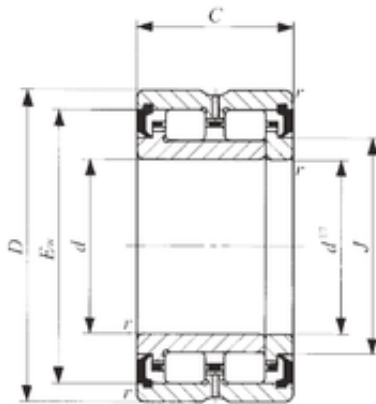

EKU Power Transmission Fittings Co., ...

125 mm x 178 mm x 60 mm 125 mm x 178 mm
x 60 mm IKO TRU 12517860UU cylindrical roller
bearings

Bearing No. TRU 12517860UU

Size	125x178x60 mm
Bore Diameter	125 mm
Outer Diameter	178 mm
Width	60 mm
d	125 mm
D	178 mm
Ew	162 mm
B	60 mm
C	60 mm
r min.	1,5 mm
J	143,5 mm
Weight	4,49 Kg
Basic dynamic load rating (C)	211 kN
Basic static load rating (C0)	408 kN

TRU 12517860UU Bearing 2D drawings and 3D CAD
models