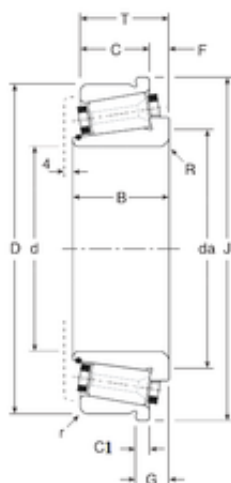

EKV Power Transmission Fittings Co., ...

80 mm x 140 mm x 38,5 mm 80 mm x 140 mm x 38,5 mm Gamet 140080/140140C tapered roller bearings

Bearing No. 140080/140140C

Size	80x140x36.5 mm
Bore Diameter	80 mm
Outer Diameter	140 mm
Width	36,5 mm
d	80 mm
D	140 mm
T	36,5 mm
B	38,5 mm
C	28,57 mm
r	3 mm
C1	6,35 mm
F	7,93 mm
G	14,28 mm
J	146,34 mm
R	3 mm
da	100 mm
Weight	2,14 Kg

140080/140140C Bearing 2D drawings and 3D CAD models